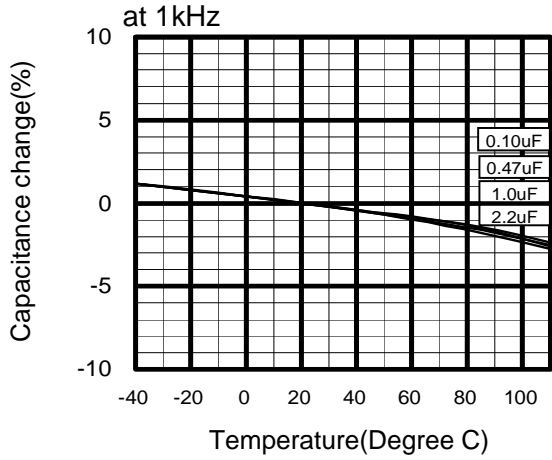

ECQUA Type AC275V series (Metallized Polypropylene Film)
Electrical Characteristics <Typical Data >

Temperature Characteristics

Frequency Characteristics