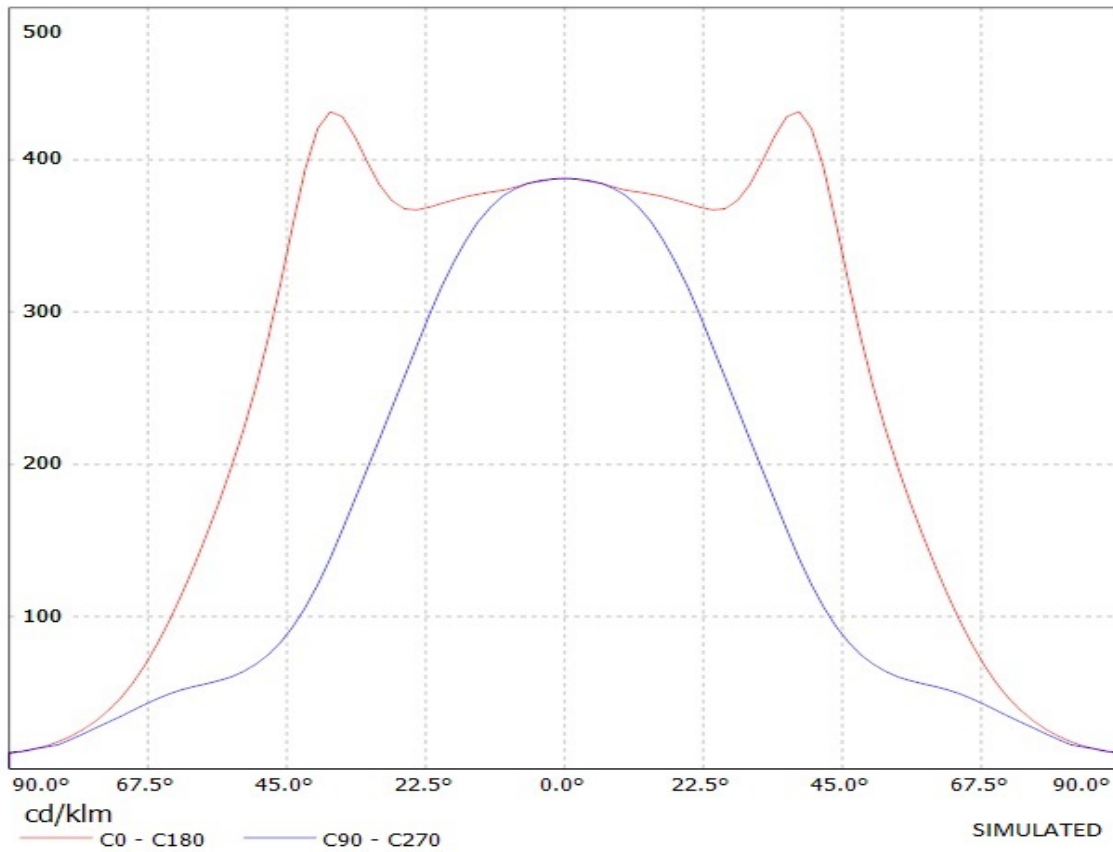

Ledil Oy C11185_Strada-DN-XR C11185_Strada-DN-XR / LDC (Linear)

Luminaire: Ledil Oy C11185_Strada-DN-XR C11185_Strada-DN-XR
Lamps: 1 x Cree XR-E (White)