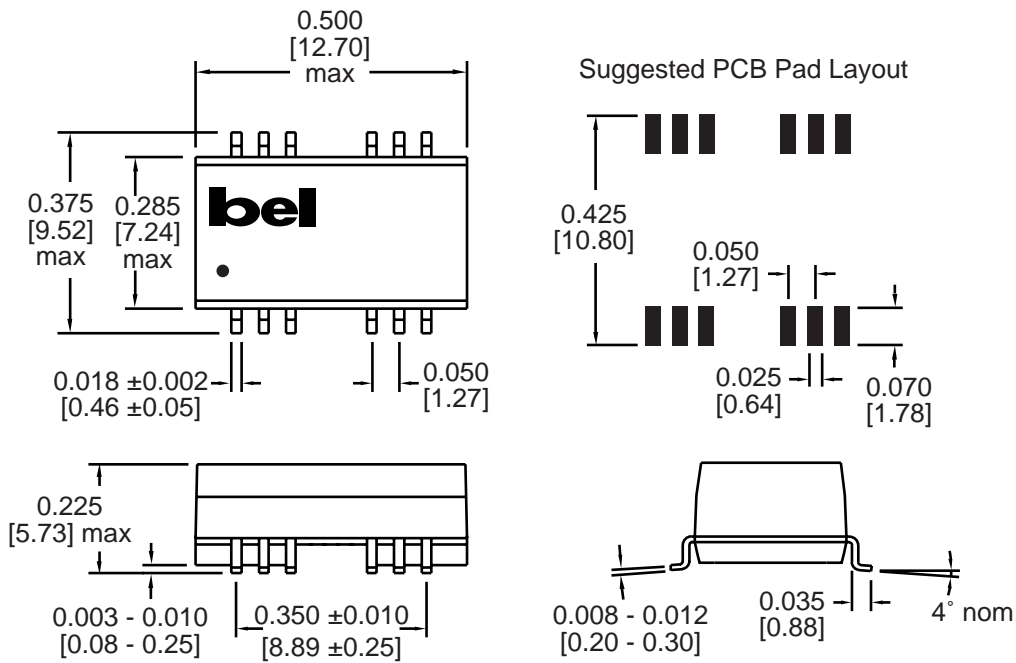

MECHANICALS

S556-5999-26

Dimensions are in inches [millimeters].
Standard dimension tolerance is ± 0.005 [0.13] unless otherwise noted.

CORPORATE

Bel Fuse Inc.
206 Van Vorst Street
Jersey City, NJ 07302
Tel 201-432-0463
Fax 201-432-9542
www.belfuse.com

FAR EAST

Bel Fuse Ltd.
8F / 8 Luk Hop Street
San Po Kong
Kowloon, Hong Kong
Tel 852-2328-5515
Fax 852-2352-3706
www.belfuse.com

EUROPE

Bel Fuse Europe Ltd.
Preston Technology Management Centre
Marsh Lane, Suite G7, Preston
Lancashire, PR1 8UD, U.K.
Tel 44-1772-556601
Fax 44-1772-888366
www.belfuse.com