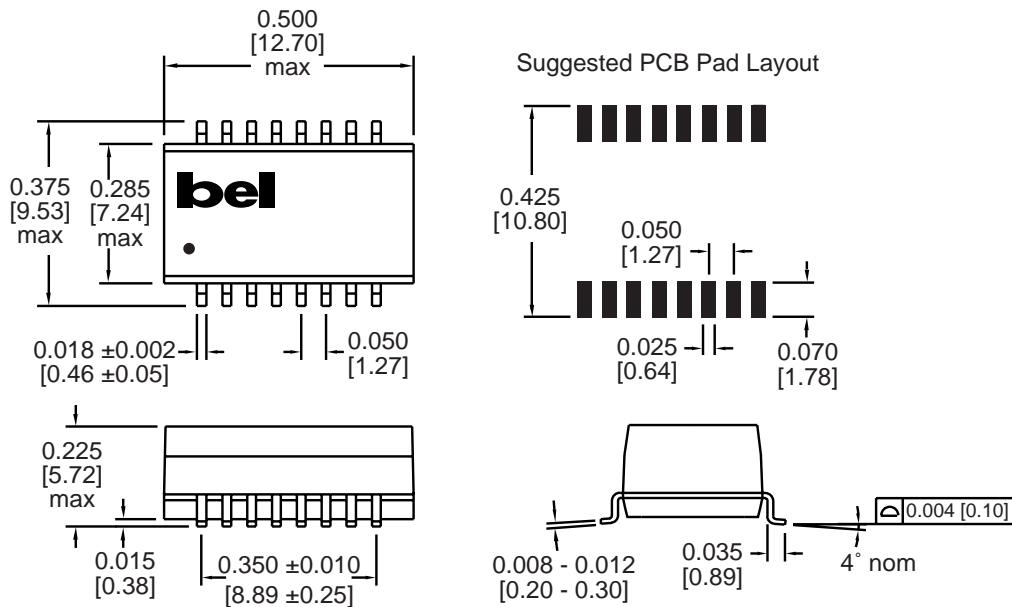

Dimensions are in inches [millimeters].
Standard dimension tolerance is ± 0.005 [0.13] unless otherwise noted.