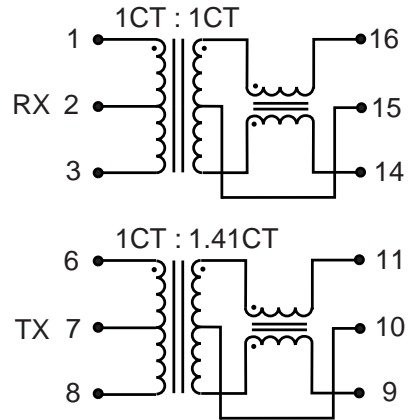

S553-5999-08