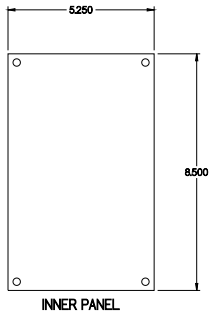

PART No. 1489P6
 for more information visit
www.hammfg.com
 Data subject to change without notice
 Isometric drawing Not to Scale

INNER PANEL

BACK VIEW

LEFT SIDE VIEW

TOP VIEW

FRONT VIEW

ISOMETRIC VIEW

RIGHT SIDE VIEW

BOTTOM VIEW