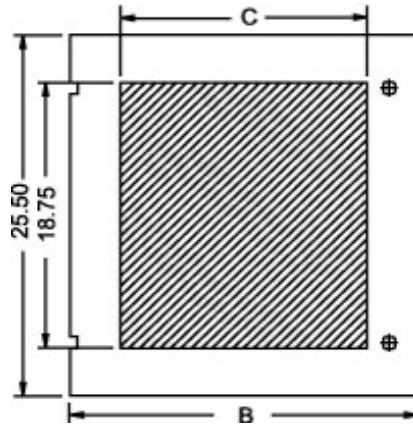

Base Window Door *S2CBWD Series*

- Maintains the NEMA rating of the enclosure.
- Constructed of 14 gauge steel and lexan window.
- Easy field installation.
- Available for the 4 base widths.
- On 2 door units, a window can be installed on one side only.
- Available in light gray and stainless steel.

RAL 7035 Light Gray Part No.	Stainless Steel Part No.	Fits Base		
		Width	B	C
2CLBW24	2CSBW24	24.00	23.75	16.75
2CLBW36	2CSBW36	36.00	35.75	28.75
2CLBW48	2CSBW48	48.00	23.75	16.75
2CLBW60	2CSBW60	60.00	29.75	22.75