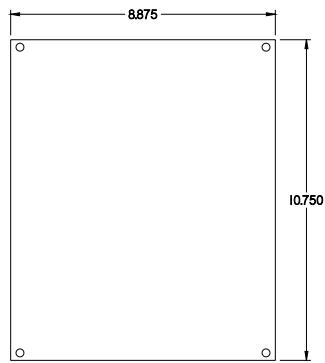

**PART No. 1414SCK**

for more information visit  
[www.hammfg.com](http://www.hammfg.com)

Data subject to change without notice

TOP VIEW

ISOMETRIC VIEW

BACK VIEW

LEFT SIDE VIEW

FRONT VIEW

RIGHT SIDE VIEW

INNER PANEL

BOTTOM VIEW