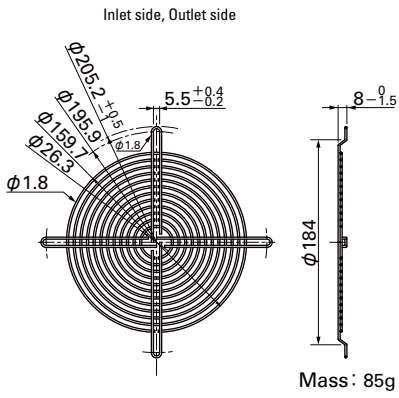

Dimensions (unit : mm)

160mm sq. type

Model : 109-619E Surface treatment : Nickel-chrome plating Color (silver)
 Model : 109-619H : Cation electropainting (black)

160mm sq. type

Model : 109-620 Surface treatment : Nickel-chrome plating Color (silver)