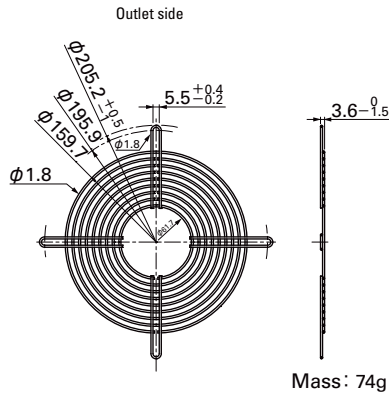

Dimensions (unit : mm)

160mm sq. type

Model : 109-619E Surface treatment : Nickel-chrome plating Color (silver)
 Model : 109-619H : Cation electropainting (black)

160mm sq. type

Model : 109-620 Surface treatment : Nickel-chrome plating Color (silver)