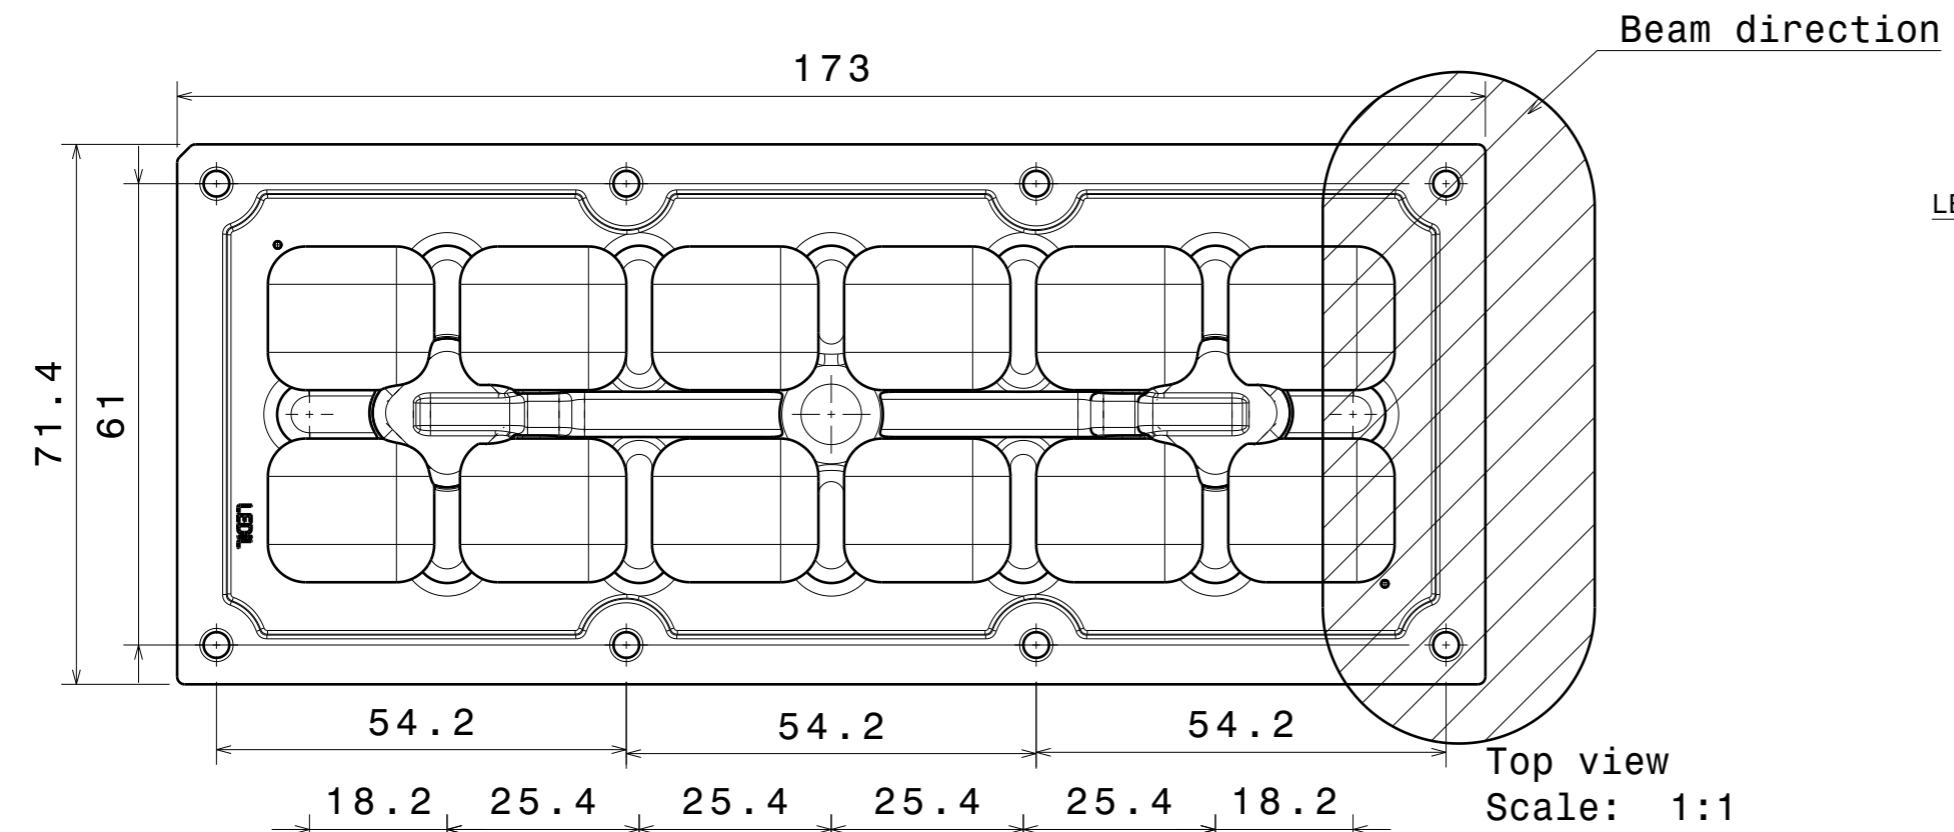

1

INDEX	PART NO	DESCRIPTION	MATERIAL	COLOUR
1	C14018	2X6-SEAL25	Silicone	white
2	C15160	STRADA-IP-2X6-T4-B	PMMA	clear

Tolerances if not otherwise shown  
According to DIN ISO 2768-1  
Linear measures:  
Up to 30mm class M, otherwise class C.  
According to DIN ISO 2768-2  
Form and position: class L

SIZE PART NUMBER  
**A3 CS15158**

SCALE 1:1 WEIGHT SHEET 1/1

H G B A