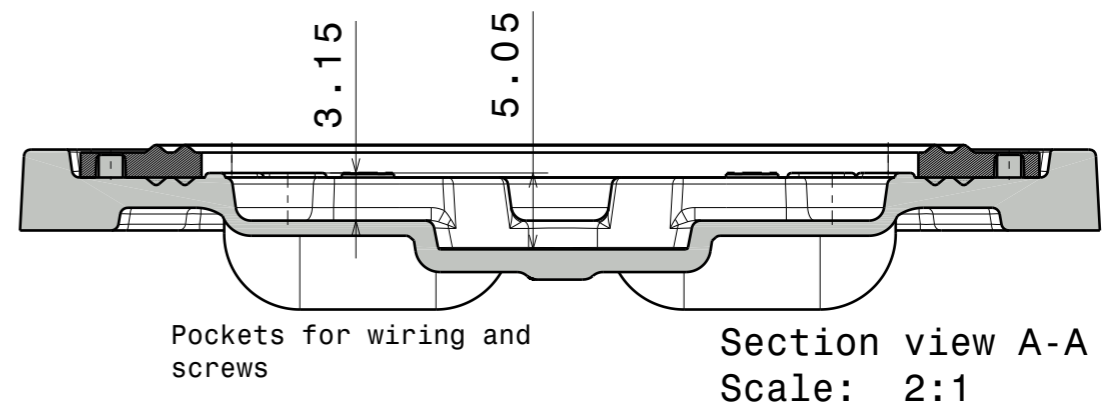

1

INDEX	PART NO	DESCRIPTION	MATERIAL	COLOUR
1	C14018	2X6-SEAL25	Silicone	white
2	C15160	STRADA-IP-2X6-T4-B	PMMA	clear

Tolerances if not otherwise shown  
According to DIN ISO 2768-1  
Linear measures:  
Up to 30mm class M, otherwise class C.  
According to DIN ISO 2768-2  
Form and position: class L

SIZE PART NUMBER  
**A3 CS15158**

SCALE 1:1 WEIGHT SHEET 1/1

H G B A