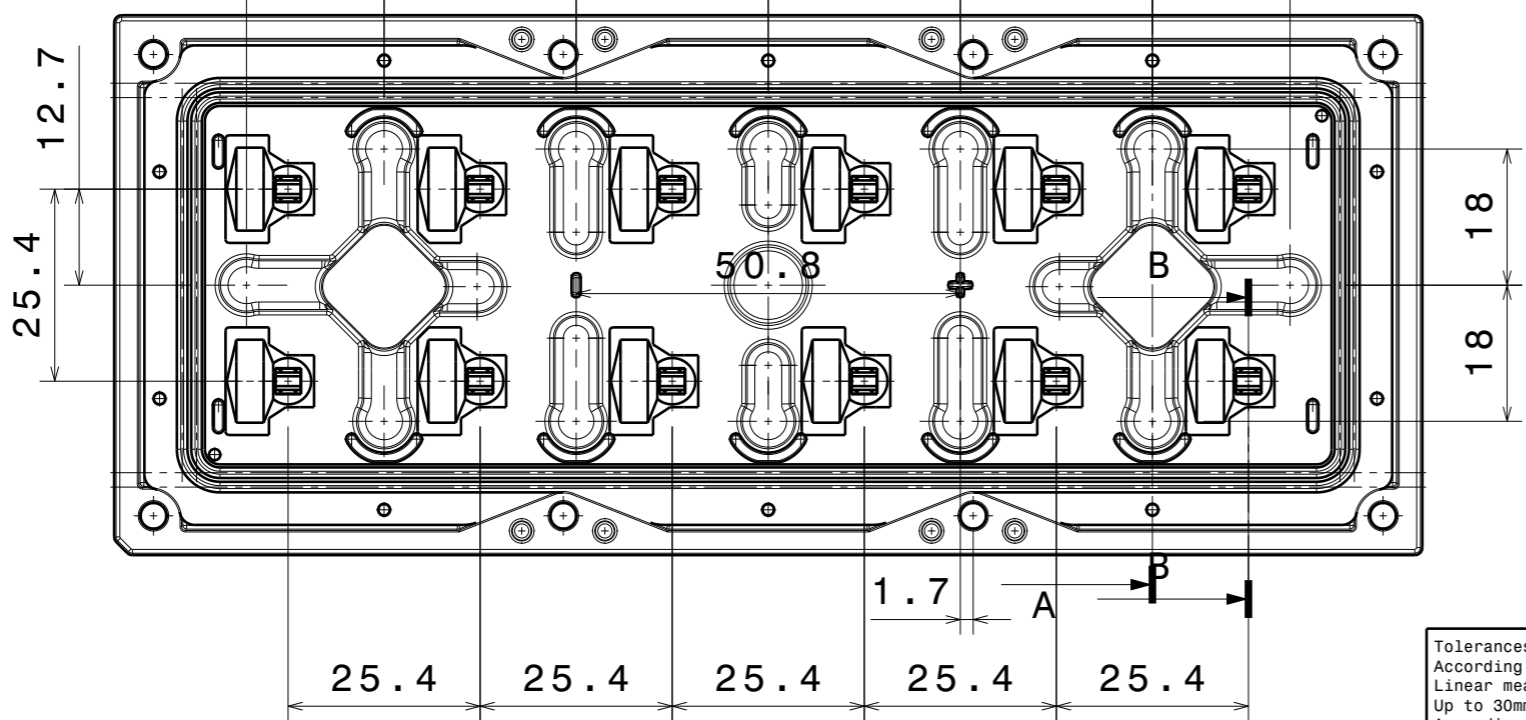

1

INDEX	PART NO	DESCRIPTION	MATERIAL	COLOUR
1	C14018	2X6-SEAL25	Silicone	white
2	C15160	STRADA-IP-2X6-T4-B	PMMA	clear

Tolerances if not otherwise shown  
According to DIN ISO 2768-1  
Linear measures:  
Up to 30mm class M, otherwise class C.  
According to DIN ISO 2768-2  
Form and position: class L

SIZE PART NUMBER  
**A3 CS15158**

SCALE 1:1 WEIGHT SHEET 1/1

H G B A