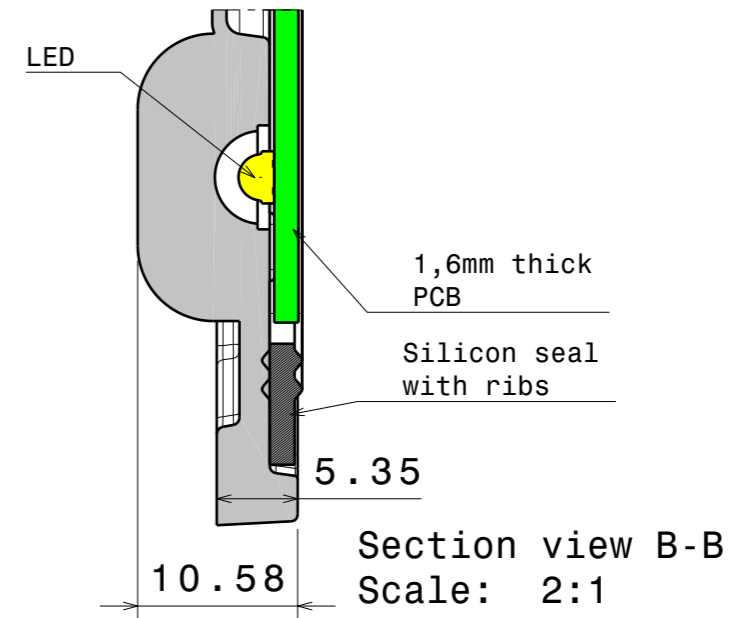

1

INDEX	PART NO	DESCRIPTION	MATERIAL	COLOUR
1	C14018	2X6-SEAL25	Silicone	white
2	C15160	STRADA-IP-2X6-T4-B	PMMA	clear

Tolerances if not otherwise shown  
According to DIN ISO 2768-1  
Linear measures:  
Up to 30mm class M, otherwise class C.  
According to DIN ISO 2768-2  
Form and position: class L

SIZE PART NUMBER  
**A3 CS15158**

SCALE 1:1 WEIGHT SHEET 1/1

H G B A